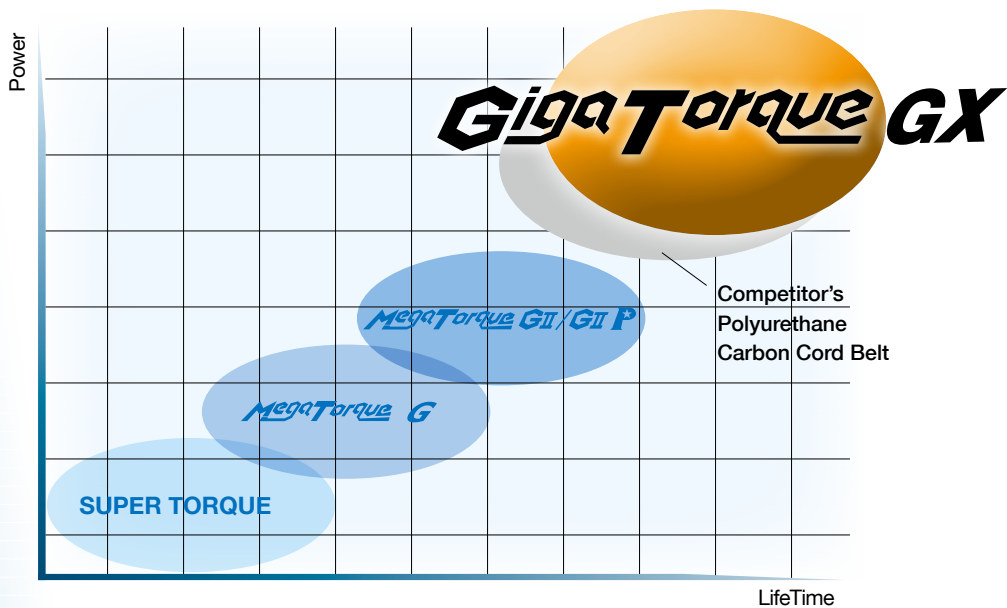

TOUGH
&
FLEXIBLE

 **mitsubishi**™

Giga Torque GX™

Design

Reduced
Maintenance

Flexible

GigaTorque GX

Superior
Durability

Quieter

Light
& Compact

Superior Durability

- » High-tensile strength Carbon Cord
- » Abrasion resistant, low friction tooth fabric
- » High elastic, high hardness HNBR rubber
- » Increased durability

Reduced Noise

Stress Strain Curve

The stress strain curve shows higher tensile strength than the competitor's Polyurethane Carbon Cord belt.

Tension Decay

The Giga Torque GX shows less tension decay than the competitor's Polyurethane Carbon Cord belt.

HNBR Rubber

» Have greater oil and heat resistance (maximum of 120°C)

Drop in Replacement

» Designed to run in competitor's belt sprockets

Power Rating

GigaTorque GX Power Rating is 10% higher than the competitor's Polyurethane Carbon Cord belt