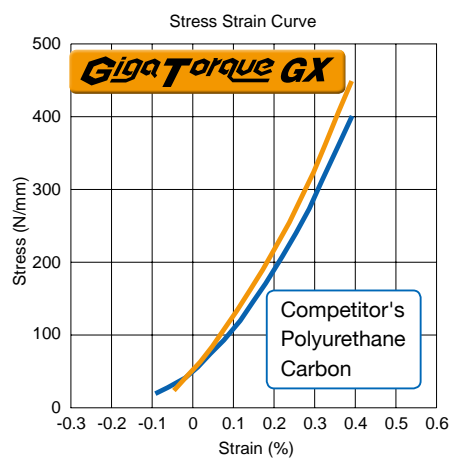

Quieter

Light
& Compact

Superior Durability

- » High-tensile strength Carbon Cord
- » Abrasion resistant, low friction tooth fabric
- » High elastic, high hardness HNBR rubber
- » Increased durability

Reduced Noise

Stress Strain Curve

The stress strain curve shows higher tensile strength than the competitor's Polyurethane Carbon Cord belt.

Tension Decay

The Giga Torque GX shows less tension decay than the competitor's Polyurethane Carbon Cord belt.

HNBR Rubber

» Have greater oil and heat resistance (maximum of 120°C)

Drop in Replacement

» Designed to run in competitor's belt sprockets

Power Rating

GigaTorque GX Power Rating is 10% higher than the competitor's Polyurethane Carbon Cord belt