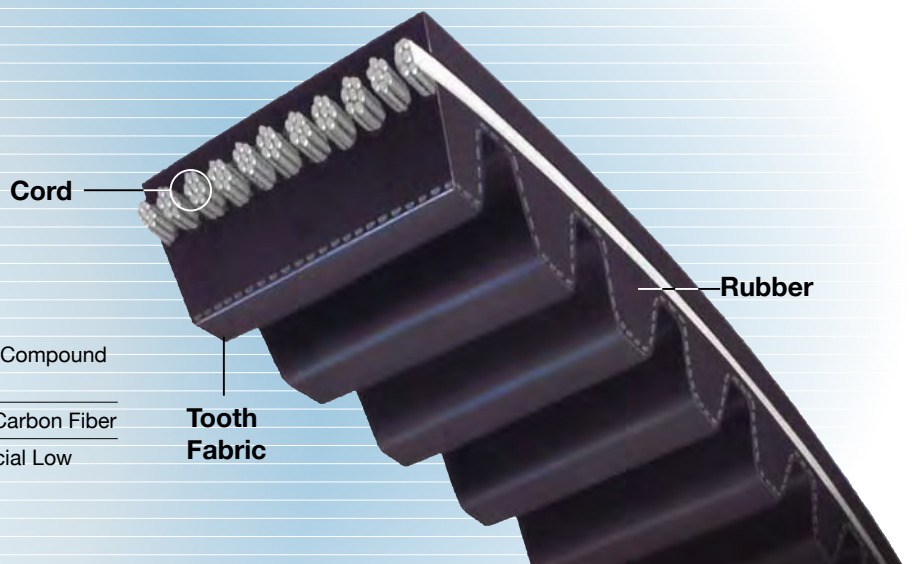

Stress Strain Curve

The stress strain curve shows higher tensile strength than the competitor's Polyurethane Carbon Cord belt.

Tension Decay

The Giga Torque GX shows less tension decay than the competitor's Polyurethane Carbon Cord belt.

HNBR Rubber

» Have greater oil and heat resistance (maximum of 120°C)

Drop in Replacement

» Designed to run in competitor's belt sprockets

Power Rating

GigaTorque GX Power Rating is 10% higher than the competitor's Polyurethane Carbon Cord belt

Construction Material

Rubber	High Hardness Compound Rubber (HNBR)
Cord	High Modulus Carbon Fiber
Tooth Fabric	Nylon and Special Low Friction Fiber

Line up

G8M (8mm pitch)

Product Code

360

G8M

2400