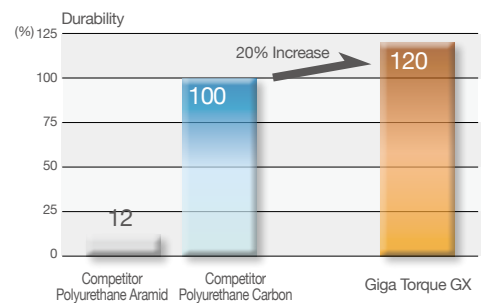

Superior Durability

- » High-tensile strength Carbon Cord
- » Abrasion resistant, low friction tooth fabric
- » High elastic, high hardness HNBR rubber
- » Increased durability