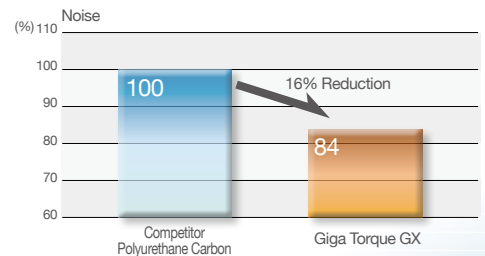

Stress Strain Curve

The stress strain curve shows higher tensile strength than the competitor's Polyurethane Carbon Cord belt.

Tension Decay

The Giga Torque GX shows less tension decay than the competitor's Polyurethane Carbon Cord belt.

HNBR Rubber

» Have greater oil and heat resistance (maximum of 120°C)

Drop in Replacement

» Designed to run in competitor's belt sprockets

Power Rating

GigaTorque GX Power Rating is 10% higher than the competitor's Polyurethane Carbon Cord belt