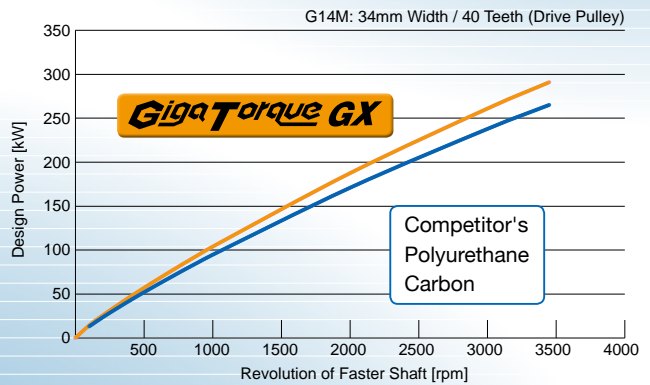

Stress Strain Curve

The stress strain curve shows higher tensile strength than the competitor's Polyurethane Carbon Cord belt.

Tension Decay

The Giga Torque GX shows less tension decay than the competitor's Polyurethane Carbon Cord belt.

HNBR Rubber

» Have greater oil and heat resistance (maximum of 120°C)

Drop in Replacement

» Designed to run in competitor's belt sprockets

Power Rating

GigaTorque GX Power Rating is 10% higher than the competitor's Polyurethane Carbon Cord belt