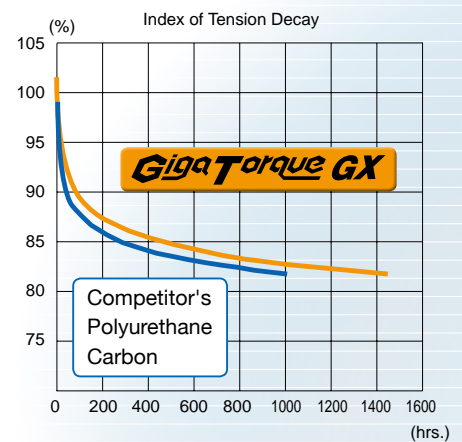

Quieter

Light
& Compact

Superior Durability

- » High-tensile strength Carbon Cord
- » Abrasion resistant, low friction tooth fabric
- » High elastic, high hardness HNBR rubber
- » Increased durability

Reduced Noise

Stress Strain Curve

The stress strain curve shows higher tensile strength than the competitor's Polyurethane Carbon Cord belt.

Tension Decay

The Giga Torque GX shows less tension decay than the competitor's Polyurethane Carbon Cord belt.

HNBR Rubber

» Have greater oil and heat resistance (maximum of 120°C)

Drop in Replacement

» Designed to run in competitor's belt sprockets

Power Rating

GigaTorque GX Power Rating is 10% higher than the competitor's Polyurethane Carbon Cord belt